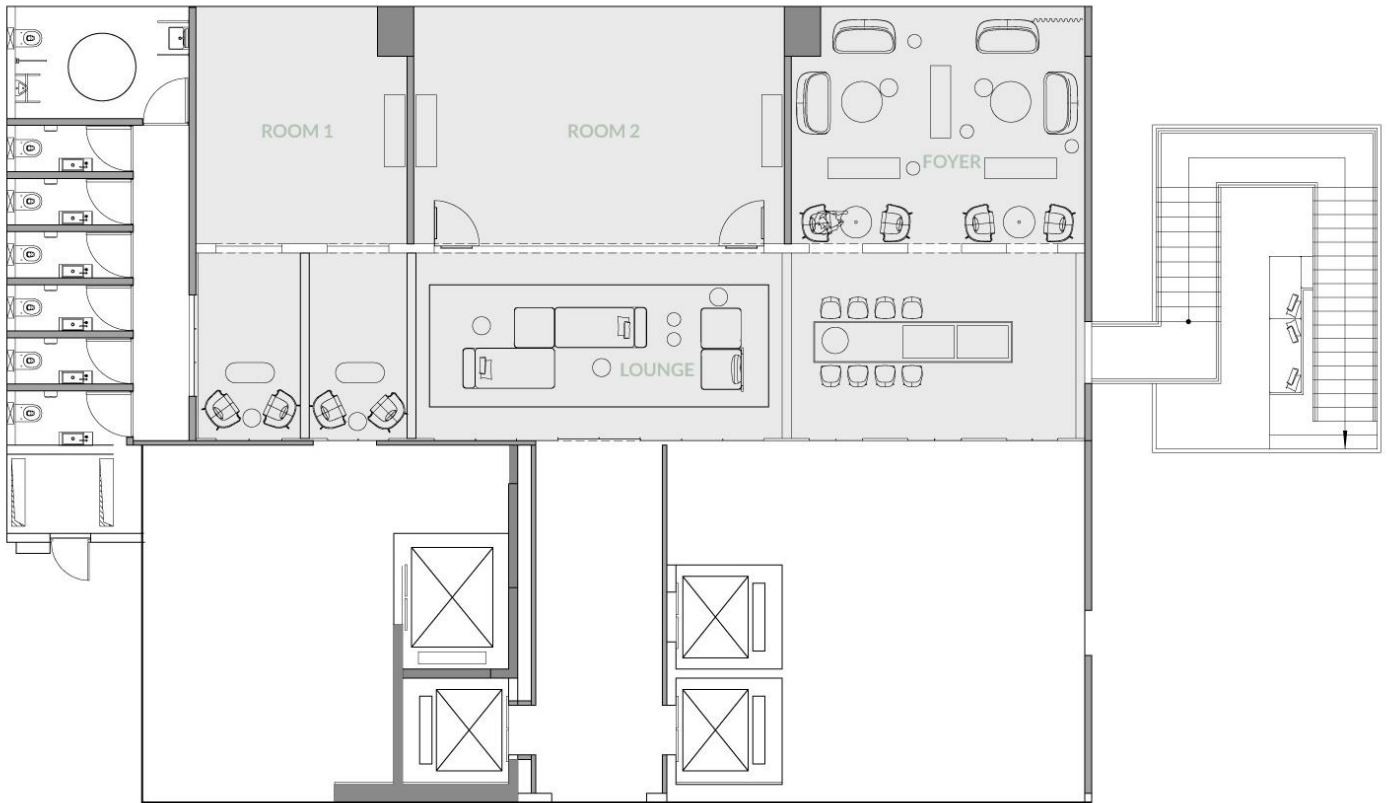

THE SHÀNG
BY ARTYZEN
QIANTAN SHANGHAI

Capacity Chart

Height
m / ft

Area
Sqm / Sq ft

Classroom

U-Shape

Hollow Square

Theatre

Round Table

Cocktail

Room1

2.8 / 9.2

20 / 215

12

9

-

20

10

10

Room2

2.8 / 9.2

42 / 452

16

27

24

35

20

20

Lounge

2.8 / 9.2

30 / 323

-